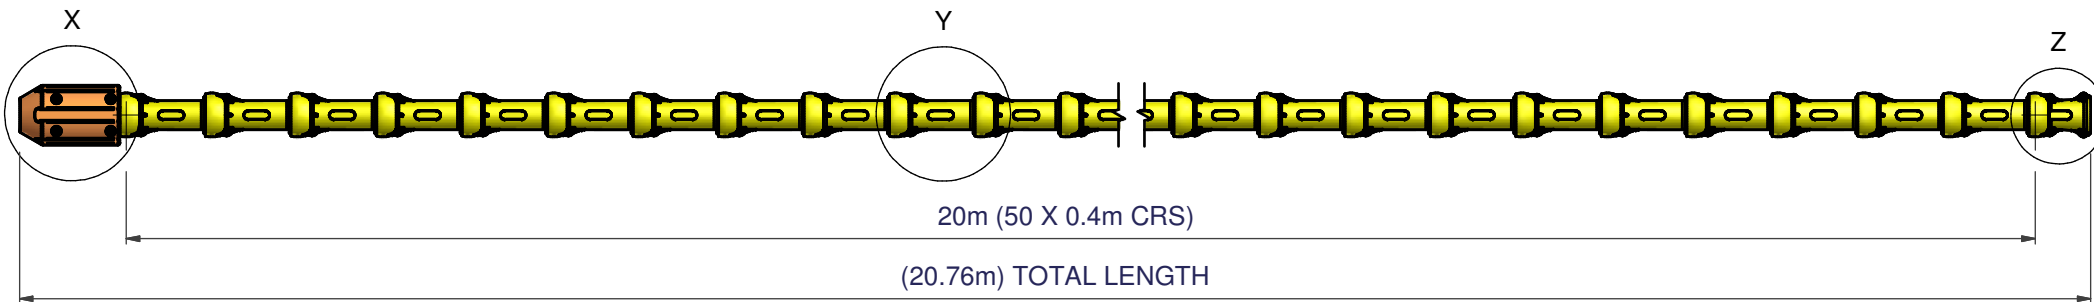

THIRD ANGLE PROJECTION DO NOT SCALE IF IN DOUBT - ASK!

1 X BOP0132C 120 - 108 MULTIPLANE MALE - MALE CABLE CLAMP & CENTRALISER SHELL ASSEMBLY (DETAIL "X")

100 X BOP0131C MULTIPLANE CABLE PROTECTOR HALF SHELL (DETAIL "Y")

2 X BOP0148C END PIECE HALF SHELLS (DETAIL "Z")

MATERIAL:

BLUE OCEAN PROJECTS LTD
www.blueoceanprojects.com

PLEASE CONTACT
sales@blueoceanprojects.com

© BLUE OCEAN PROJECTS LTD 2010
THIS DRAWING IS THE PROPERTY OF BLUE OCEAN PROJECTS LIMITED AND MUST NOT BE USED OR COPIED WITHOUT PERMISSION

TITLE

20m X 120mm BORE MULTIPLANE CABLE PROTECTOR ASSEMBLY

DRAWING NO: **BOP0166C**

REV	DESCRIPTION	DATE	DRAWN	CHECKED
02	INITIAL ISSUE	22/12/2010	HBB	JF